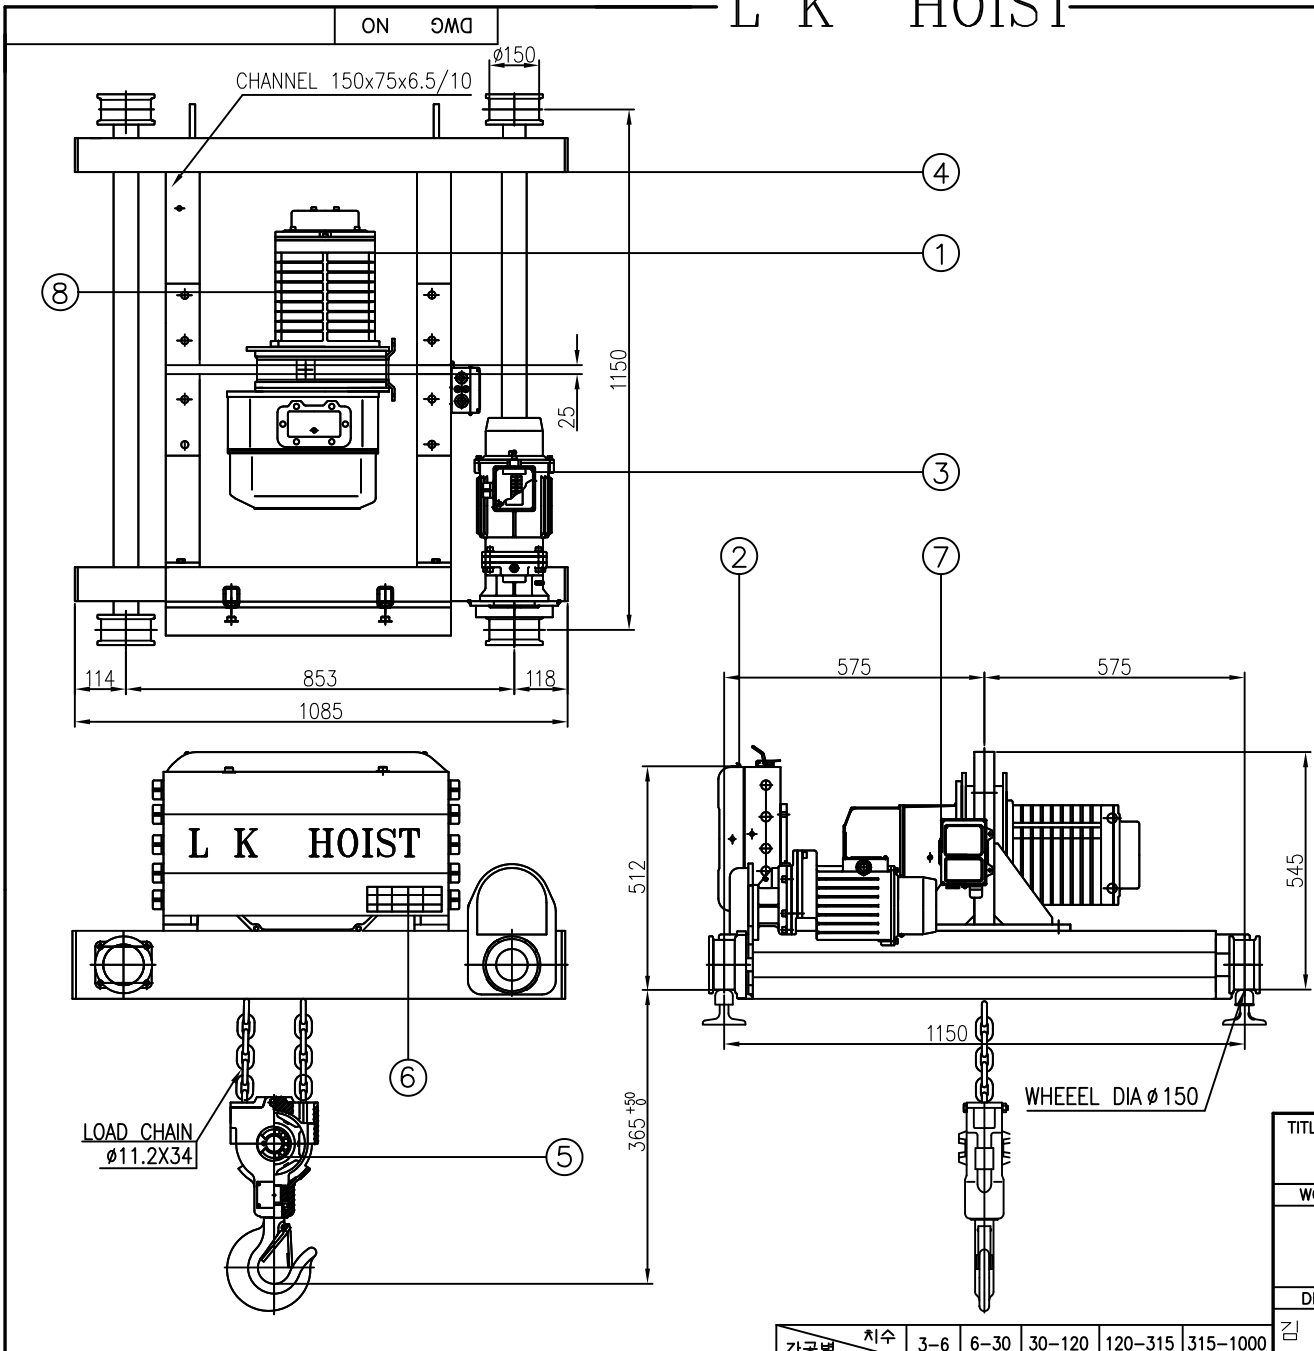

# L K HOIST

	DESCRIPTION	SIZE	MAT <sup>7</sup>	REMARKS
1	HOISTING MOTOR ASS'Y		1	
2	HOISTING CONTROL ASS'Y		1	
3	GEARD MOTOR ASS'Y		1	
4	GRAB PART ASS'Y		1	
5	BOTTOM HOOK ASS'Y		1	
6	NAME PLATE		1	
7	LOAD LIMITEER		1	

SPECIFICATION			
RATED LOAD	5 TON		
TESTING LOAD	6.25 TON		
LIFTING HEIGHT	30 M		
HOISTING SPEED/MOTOR	3.25/1.0 m/min	4.4/2.2KW(2/6P)	
TRAVERSING SPEED/MOTOR	24m/min	0.75KW(4P)	
	16m/min	0.5KW(6P)	
	17/5.4m/min * 0.75/0.25kw * 4/12p		
POWER SUPPLY	AC220,380,440,460V,480V x 3Ø x 60 Hz		
OPERATING METHOD	P.B type ON . FL		
WIEGHT	484kg		
RAIL	15KG/M		
CHAIN 사양	Ø11.2 X 34(2줄)		
RAIL GgeR	1150		

REV.NO	DATE	REVISION DESCRIPTION	DRAWN	CHECKED	APPROVED	가공별 치수	3-6	6-30	30-120	120-315	315-1000
						선	±0.1	±0.2	±0.3	±0.5	±0.8
						구멍간 거리	±0.1	±0.2	±0.3	±0.5	±0.8

REV.NO	DATE	REVISION	DESCRIPTION	DRAWN	CHECKED	APPROVED

가공별 치수	3-6	6-30	30-120	120-315	315-1000
선삭	±0.1	±0.2	±0.3	±0.5	±0.8
구멍간 거리	±0.1	±0.2	±0.3	±0.5	±0.8

물범북제 및 배포금지