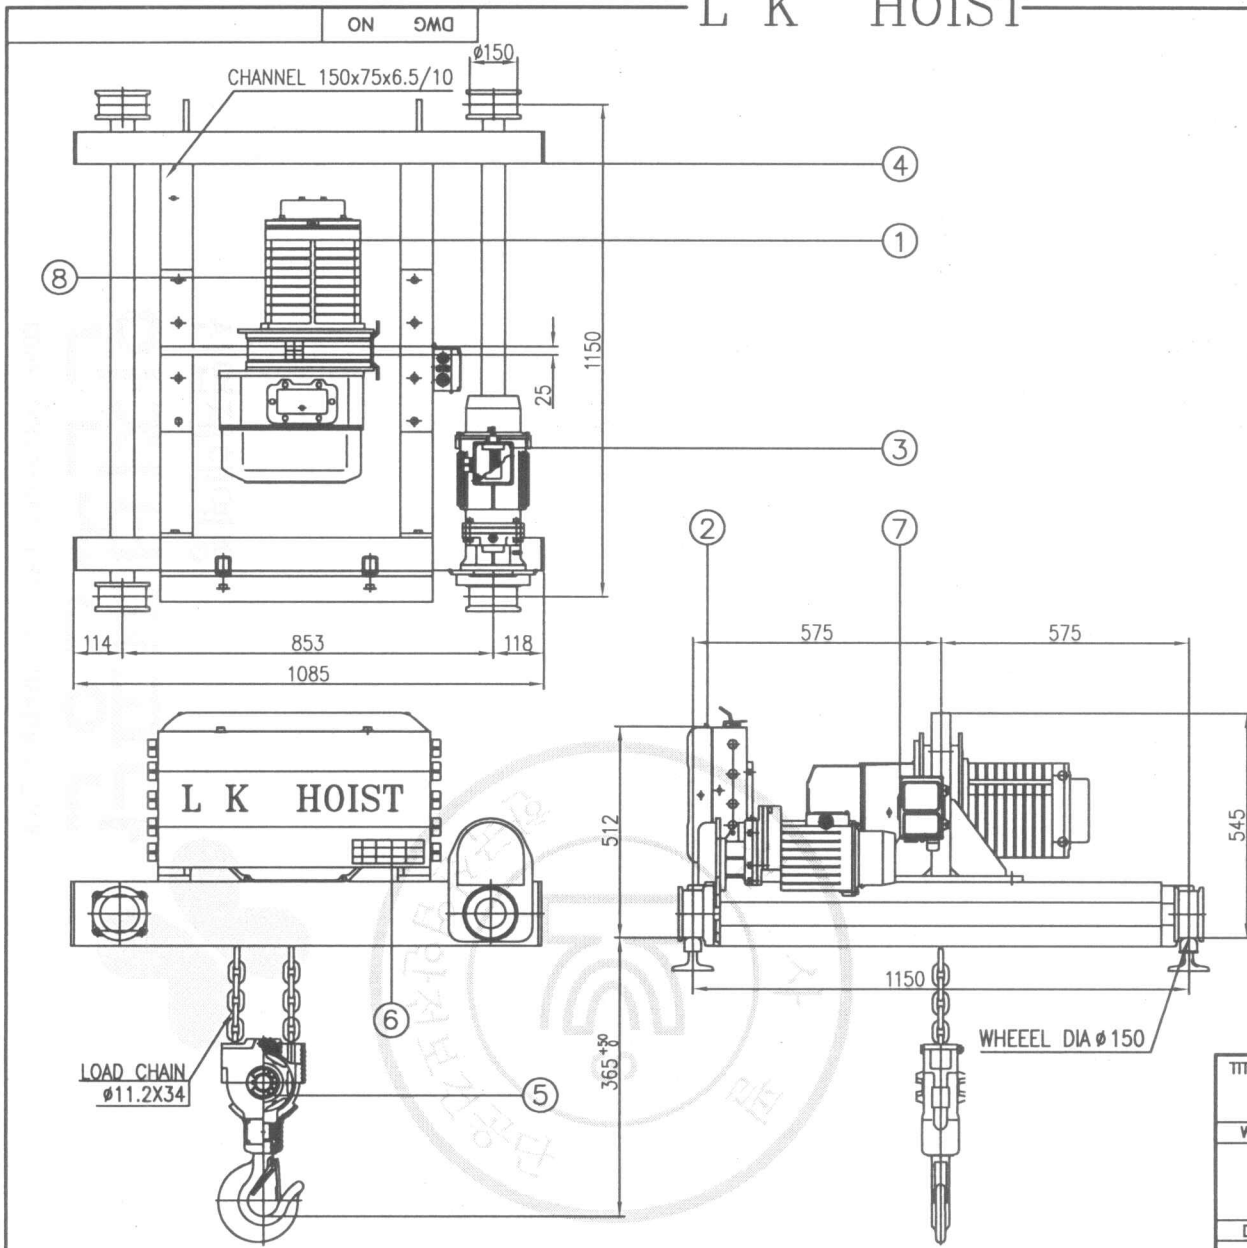

L K HOIST

	DESCRIPTION	SIZE	MAT'	REMARKS
1	HOISTING MOTOR ASS'Y		1	
2	HOISTING CONTROL ASS'Y		1	
3	GEARD MOTOR ASS'Y		1	
4	GRAB PART ASS'Y		1	
5	BOTTOM HOOK ASS'Y		1	
6	NAME PLATE		1	
7	LOAD LIMITEER		1	

SPECIFICATION	
RATED LOAD	5 TON
TESTING LOAD	6.25 TON
LIFTING HEIGHT	30 M
HOISTING SPEED/MOTOR	3.25/1.0 m/min 4.4/2.2KW(2/6P) 24m/min 0.75KW(4P)
TRAVERSING SPEED/MOTOR	16m/min 0.5KW(6P) 17/5.4m/min * 0.75/0.25kw * 4/12p
POWER SUPPLY	AC220,380,440,460V,480V x 3φ x 60 Hz
OPERATING METHOD	P.B type ON . FL
WIEGHT	484kg
RAIL	15KG/M
CHAIN 사양	φ11.2 X 34(2중)
RAIL GgeR	1150

NOTE)

1. 점검 설비를 갖출 것.
2. 인허가 서류를 완성 검사시 제출 할 것.

TITLE		PROJECTION	
DBD-5W CHAIN HOIST			
WORK NO	WORK NAME	SCALE	Q' TY
	LK-DBD-5W		
DRAWN	CHECKED	REVIEWED	APPROVED
김 창 기			
2010.09.16			
DRAWING NO		CODE NO	
L K HOIST CO., LTD.			

REV.NO	DATE	REVISION	DESCRIPTION	DRAWN	CHECKED	APPROVED

가공별 치수	3-6	6-30	30-120	120-315	315-1000
선삭	±0.1	±0.2	±0.3	±0.5	±0.8
구멍간 거리	±0.1	±0.2	±0.3	±0.5	±0.8

물범북제 및 배포금지