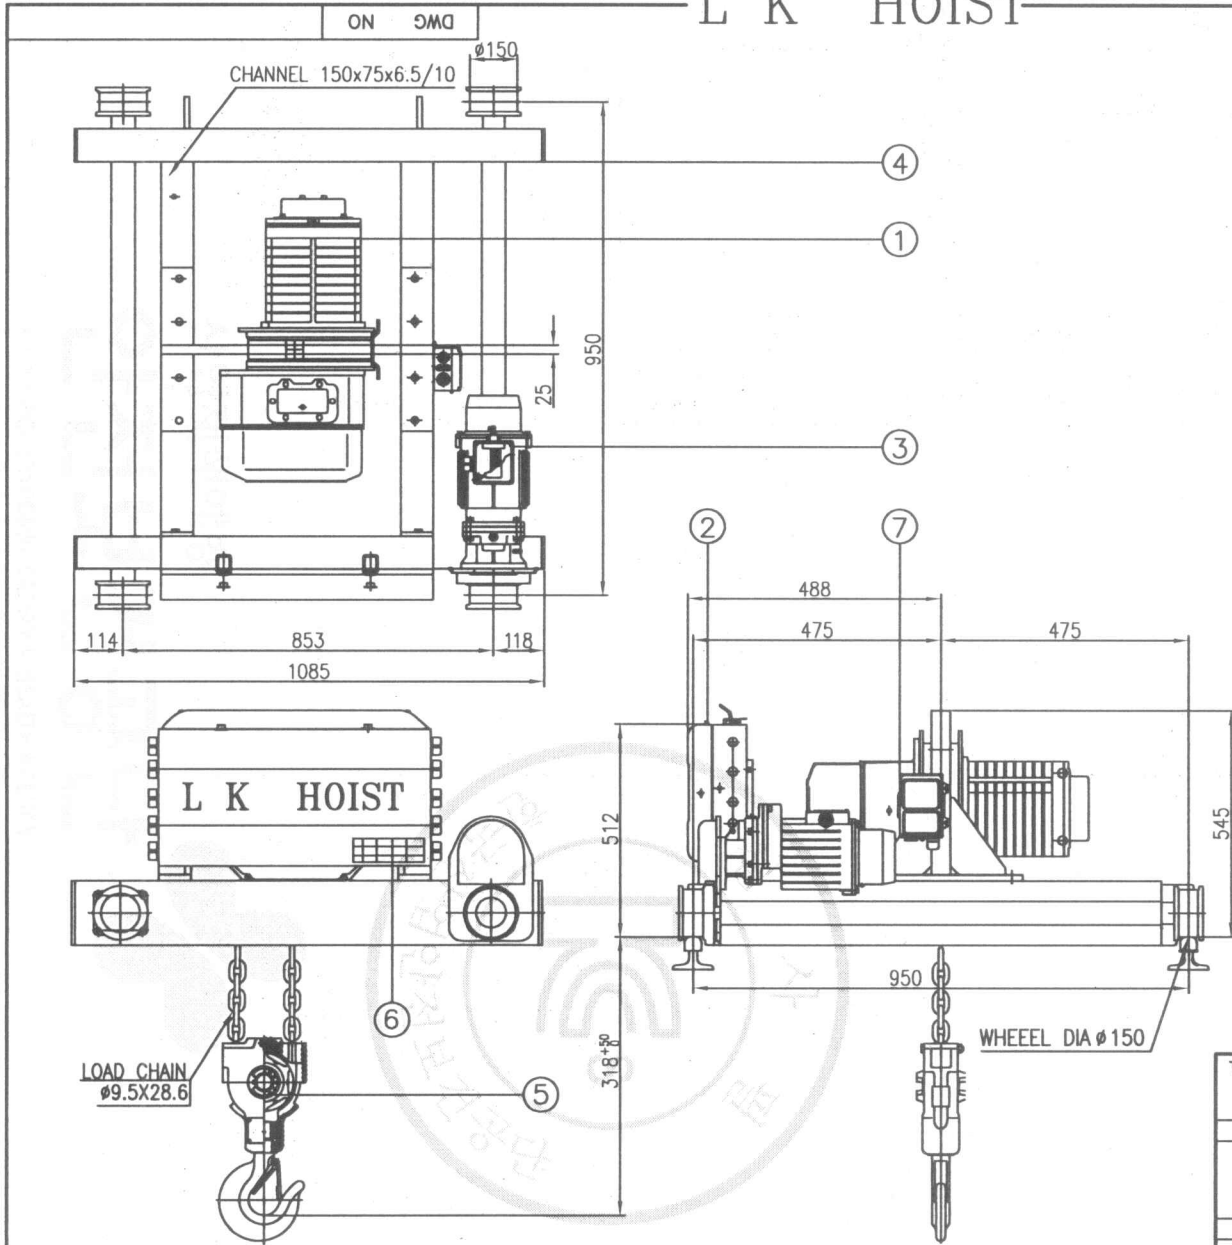

SPECIFICATION			
RATED LOAD	2.8	TON	
TESTING LOAD	3.5	TON	
LIFTING HEIGHT	30	M	
HOISTING SPEED/MOTOR	5.15m/min	3.5KW(4P)	
	24m/min	0.75KW(4P)	
TRAVERSING SPEED/MOTOR	16m/min	0.5KW(6P)	
	17/5.4m/min * 0.75/0.25kw * 4/12p		
POWER SUPPLY	AC220,380,440,460V,480V x 3 ϕ x 60 Hz		
OPERATING METHOD	P.B type ON . FL		
WIEGHT	373kg		
RAIL	15KG/M		
CHAIN 사양	$\phi 9.5$ X 28.6(2줄)		
RAIL GgeR	950		

NOTE)
 1. 점검 설비를 갖출 것.
 2. 인허가 서류를 완성 검사시 제출 할 것.

TITLE				PROJECTION	
DAD-2.8W CHAIN HOIST					
WORK NO	WORK NAME			SCALE	Q' TY
	LK-DAD-2.8W				
DRAWN	CHECKED	REVIEWED	APPROVED	DRAWING NO	
김창기					
2010.09.16				CODE NO	

가공법	치수	3-6	6-30	30-120	120-315	315-1000
선	삭					
구멍간	거리	± 0.1	± 0.2	± 0.3	± 0.5	± 0.8

REV.NO	DATE	REVISION	DESCRIPTION	DRAWN	CHECKED	APPROVED

LK L K HOIST CO., LTD.

L K HOIST

	DESCRIPTION	SIZE	MAT'	REMARKS
1	HOISTING MOTOR ASS'Y		1	
2	HOISTING CONTROL ASS'Y		1	
3	GEARD MOTOR ASS'Y		1	
4	GRAB PART ASS'Y		1	
5	BOTTOM HOOK ASS'Y		1	
6	NAME PLATE		1	
7	LOAD LIMITEER		1	

REV.NO	DATE	REVISION DESCRIPTION	DRAWN	CHECKED	APPROVED	가공별 치수	3-6	6-30	30-120	120-315	315-1000
						선	±0.1	±0.2	±0.3	±0.5	±0.8
						구멍간 거리	±0.1	±0.2	±0.3	±0.5	±0.8

열번표지 및 배포금지