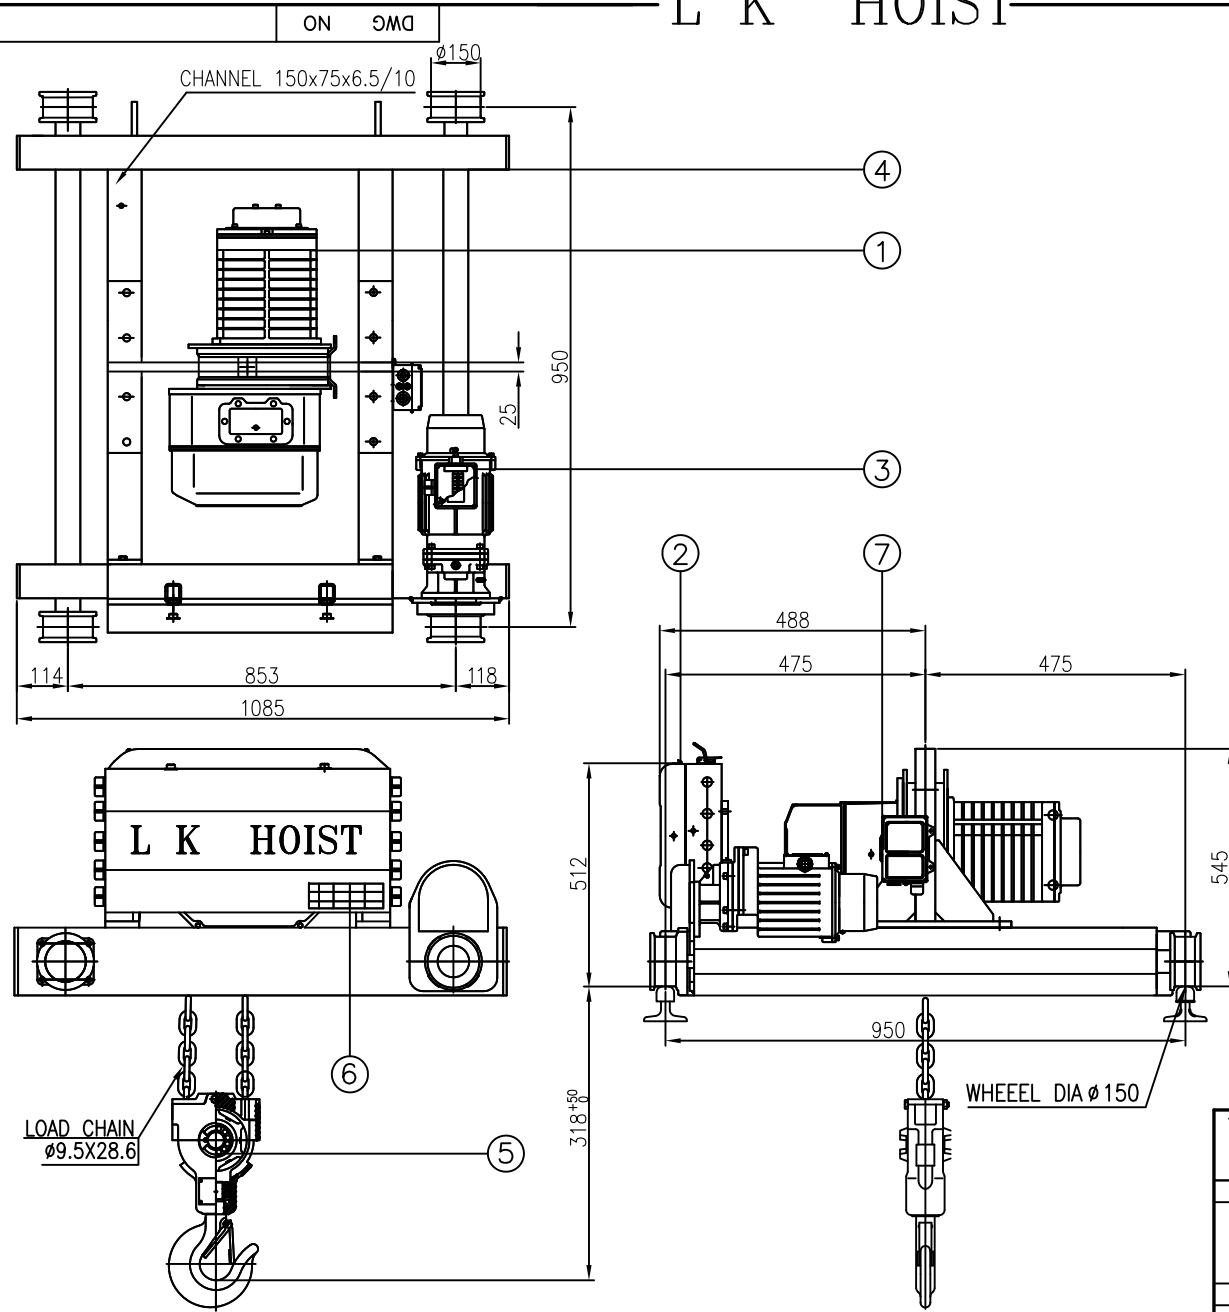

L K HOIST

	DESCRIPTION	SIZE	MAT'	REMARKS
1	HOISTING MOTOR ASS'Y		1	
2	HOISTING CONTROL ASS'Y		1	
3	GEARD MOTOR ASS'Y		1	
4	GRAB PART ASS'Y		1	
5	BOTTOM HOOK ASS'Y		1	
6	NAME PLATE		1	
7	LOAD LIMITEER		1	

SPECIFICATION			
RATED LOAD	2.8	TON	
TESTING LOAD	3.5	TON	
LIFTING HEIGHT	30	M	
HOISTING SPEED/MOTOR	5.15m/min	3.5KW(4P)	
	24m/min	0.75KW(4P)	
TRAVERSING SPEED/MOTOR	16m/min	0.5KW(6P)	
	17/5.4m/min * 0.75/0.25kw * 4/12p		
POWER SUPPLY	AC220,380,440,460V,480V x 3 ϕ x 60 Hz		
OPERATING METHOD	P.B type ON . FL		
WIEGHT	373kg		
RAIL	15KG/M		
CHAIN 사양	$\phi 9.5$ X 28.6(2줄)		
RAIL GgeR	950		

가공법	치수	3-6	6-30	30-120	120-315	315-1000
선	삭					
구멍간	거리	± 0.1	± 0.2	± 0.3	± 0.5	± 0.8

REV.NO	DATE	REVISION	DESCRIPTION	DRAWN	CHECKED	APPROVED

LK L K HOIST CO., LTD.

L K HOIST

	DESCRIPTION	SIZE	MAT'	REMARKS
1	HOISTING MOTOR ASS'Y		1	
2	HOISTING CONTROL ASS'Y		1	
3	GEARD MOTOR ASS'Y		1	
4	GRAB PART ASS'Y		1	
5	BOTTOM HOOK ASS'Y		1	
6	NAME PLATE		1	
7	LOAD LIMITEER		1	

REV.NO	DATE	REVISION DESCRIPTION	DRAWN	CHECKED	APPROVED	가공별 치수	3-6	6-30	30-120	120-315	315-1000
						선	±0.1	±0.2	±0.3	±0.5	±0.8
						구멍간 거리	±0.1	±0.2	±0.3	±0.5	±0.8

열번표지 및 배포금지